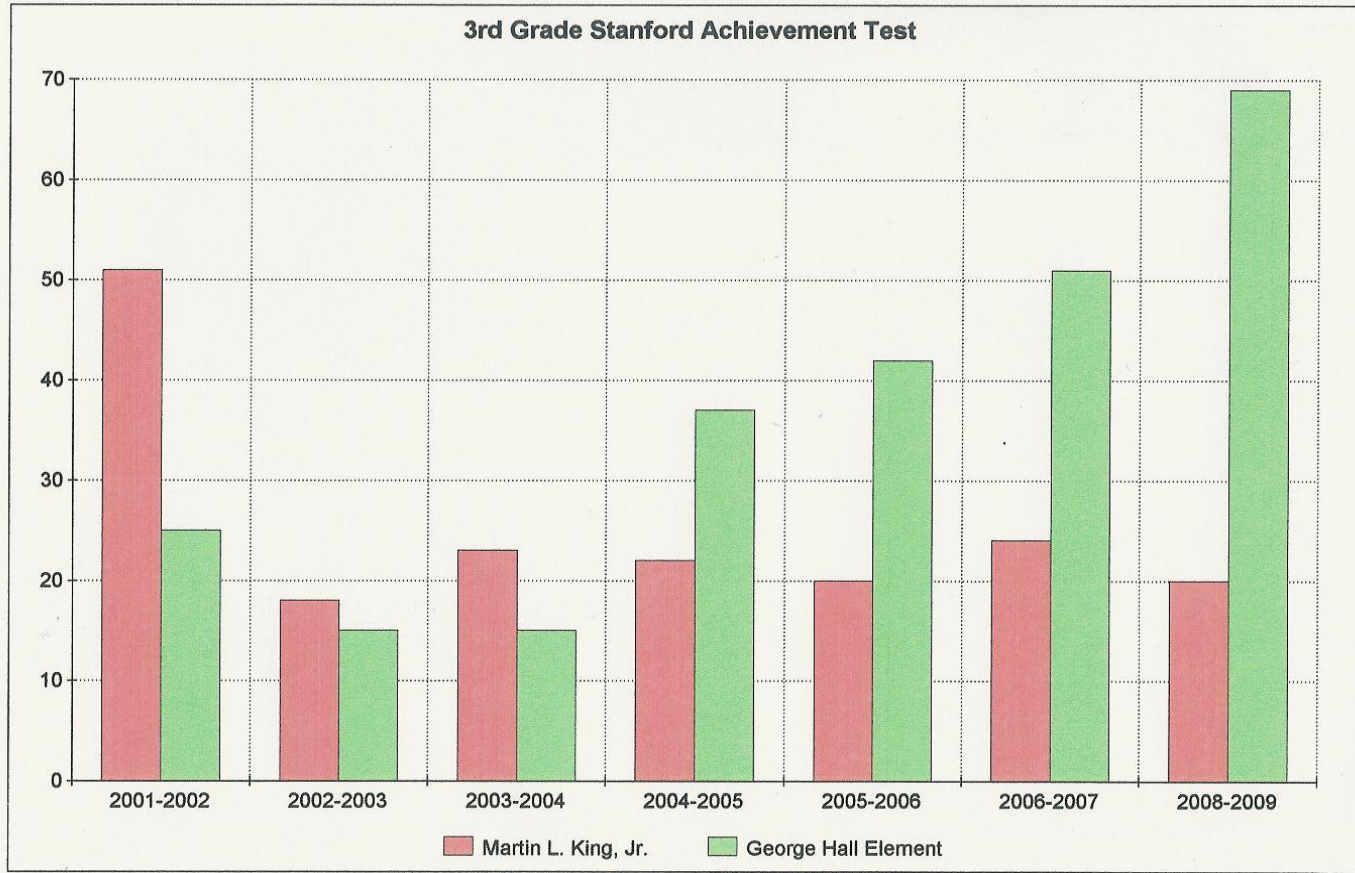

# **AYP RESULTS 2004-2005**

**Martin L. King, Jr.  
Elementary**

**NO**

**George Hall  
Elementary**

**NO**

# **Academic Achievement**